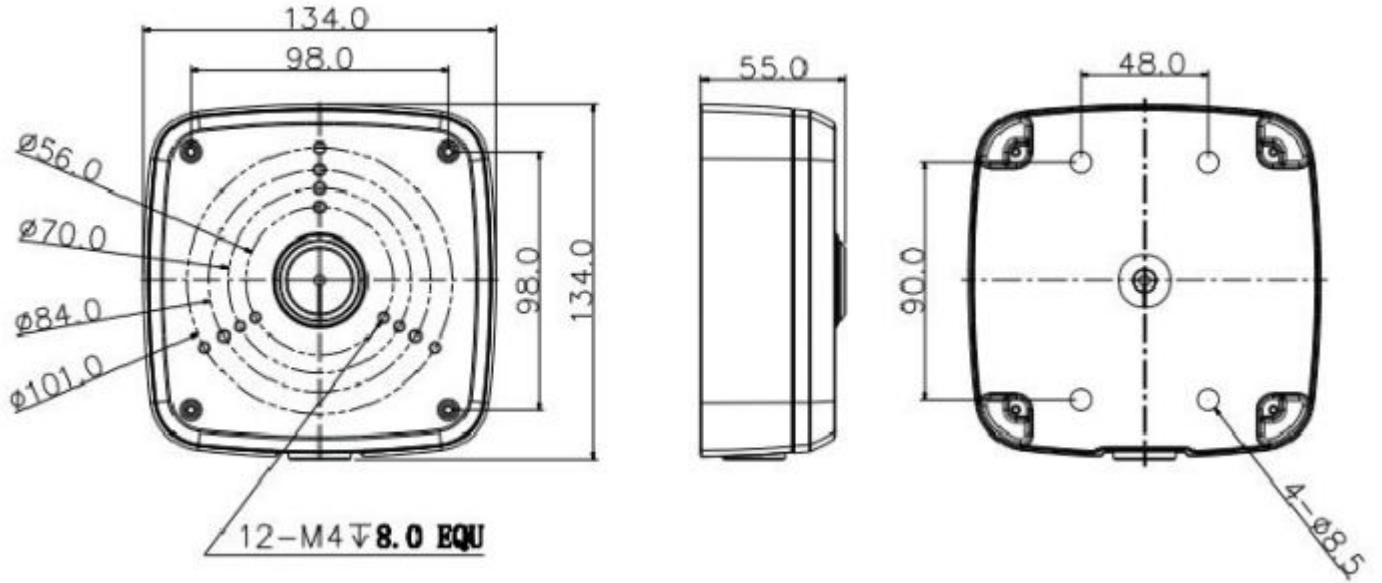

# MNT-JUNCTIONBOX-3-B

Outdoor Junction Box

- Sleek, Black-painted aesthetic design
- Outdoor junction box
- Material: Aluminum
- Fits IP Bullet Cameras And 4 Hole Pattern Mini Domes

## Technical Specification

Model	MNT-JUNCTIONBOX-3-B
<b>Physical Properties</b>	
Material	Aluminum
Dimension(W xH xD)	5.2"x5.2"x2.1" (134mm×134mm×55mm)
Weight	1.1lb (0.5Kg)
Load Bearing	6.6lb (3Kg)
Color	Black
Operating Temperature	-40°F~140°F (40°C~60°C)
Humidity	0~90% RH
Inch Thread	M20(G1/2")
Applicable Models:	Compatible with IP Bullet Cameras And 4 Hole Pattern Mini Dome cameras. See compatibility list.

Dimensions (mm/in)

Application